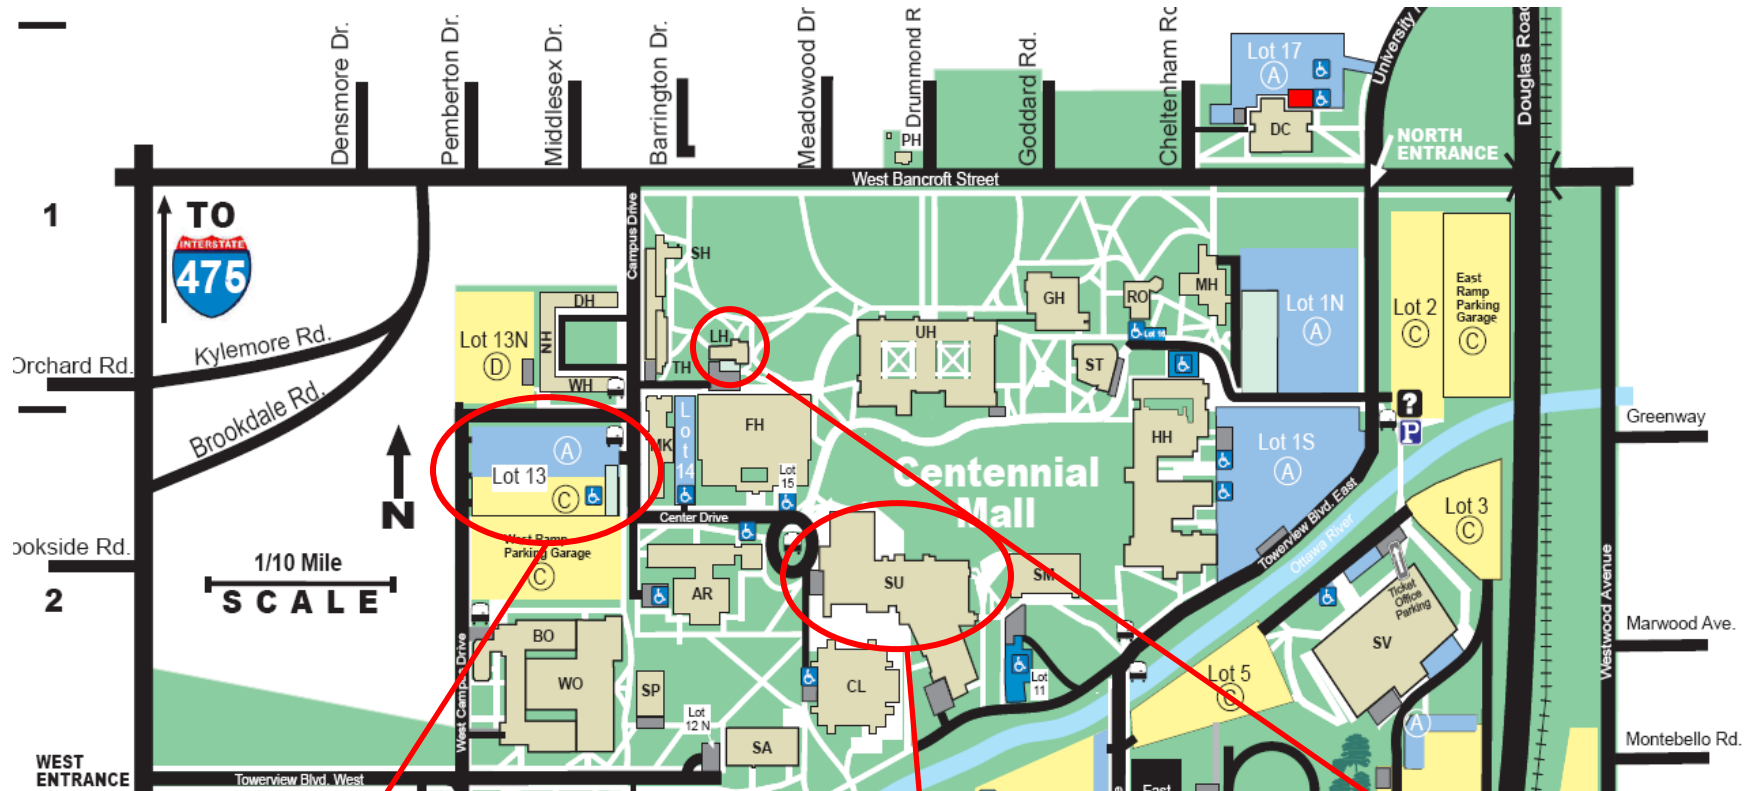

Parking Direction and Campus Map

Parking Lot 13

Some spaces have been reserved for Symposium attendees.

Student Union

SU 2591, 2592, and 2584 are located in the 2nd floor of Student Union

Libbey Hall

Dinner on Thursday evening